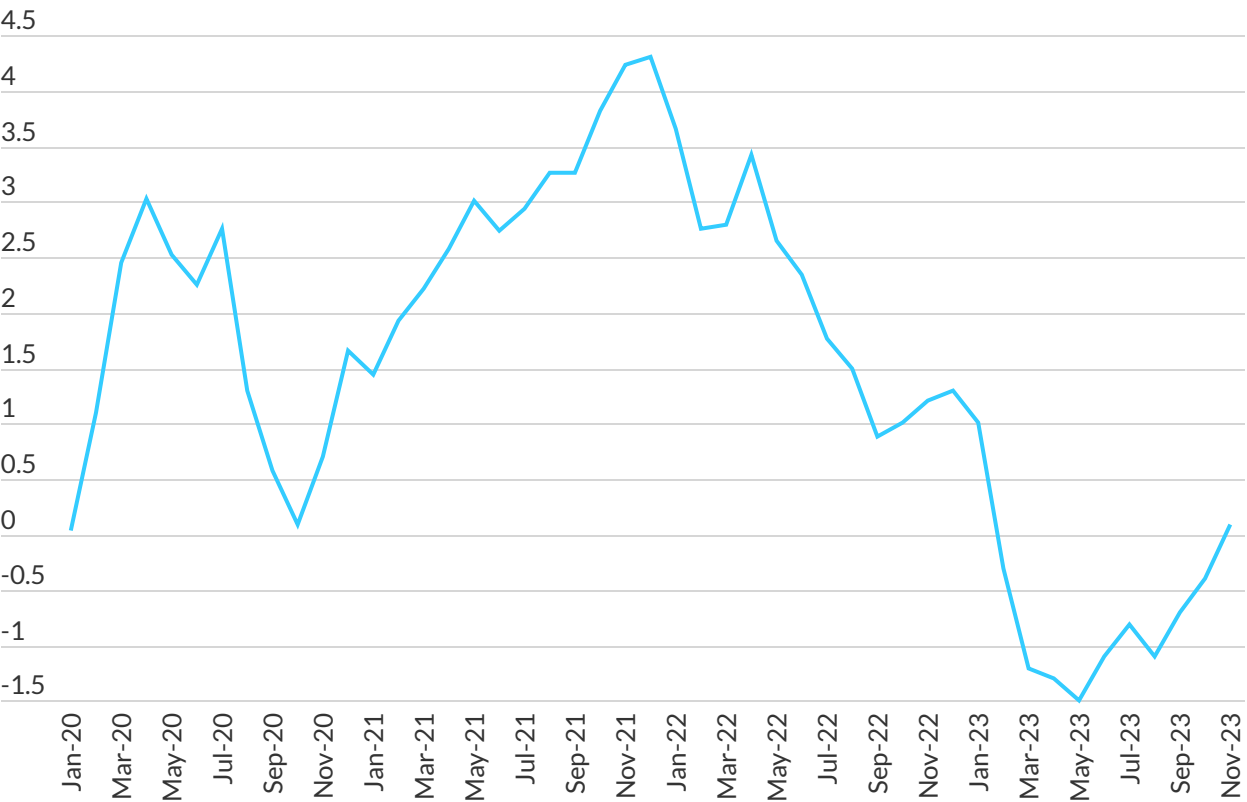

Global Supply Chain Pressure Index

Standard deviation (points)

Source: Fitch Ratings, Haver Analytics